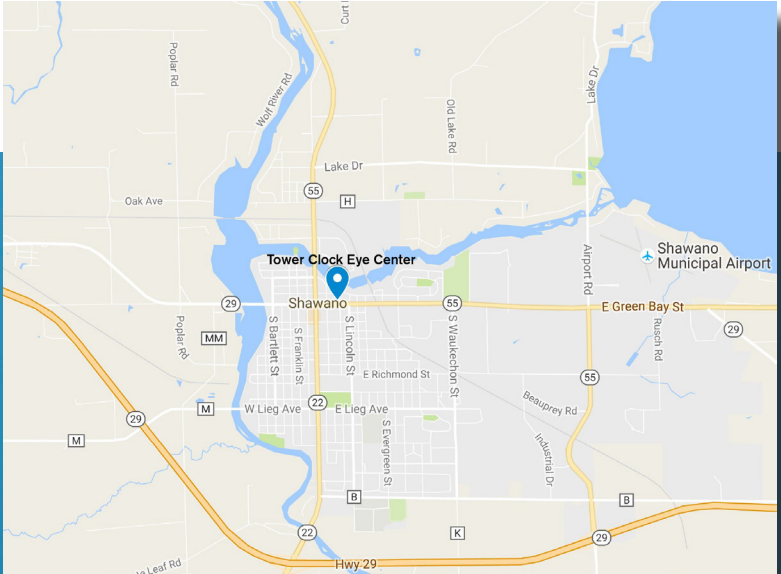

Tyson Schwiesow, MD

Kurt Schwiesow, MD Matthew Thompson, MD

TOWER CLOCK EYE CENTER - MAIN OFFICE

1087 WEST MASON ST.

GREEN BAY, WI 54303

920 499-3102

WWW.TOWERCLOCKEYECENTER.COM

FIND US IN SHAWANO

TOWER CLOCK EYE CENTER
229 EAST GREEN BAY STREET
SHAWANO, WI 54166

920 499-3102

WWW.TOWERCLOCKEYECENTER.COM

Tower Clock Eye Center is centrally located in downtown Shawano, two blocks east of the intersection of S. Main Street (Hwy 22) and East Green Bay Street (Hwy 55).